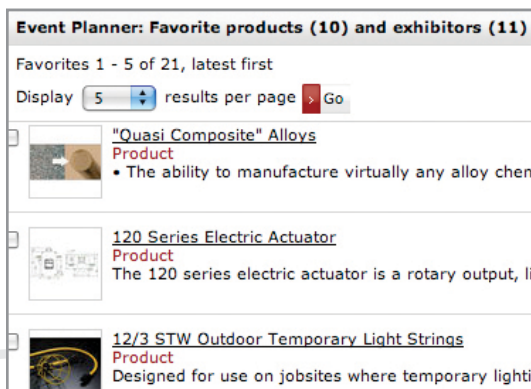

You connect with buyers searching for your products and services